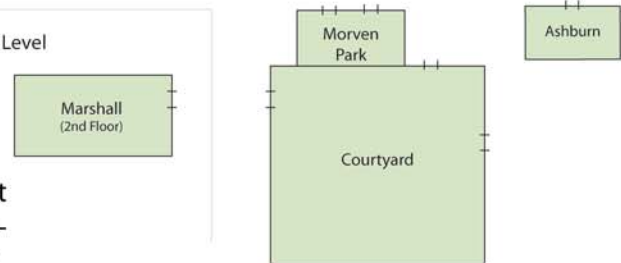

Second Level