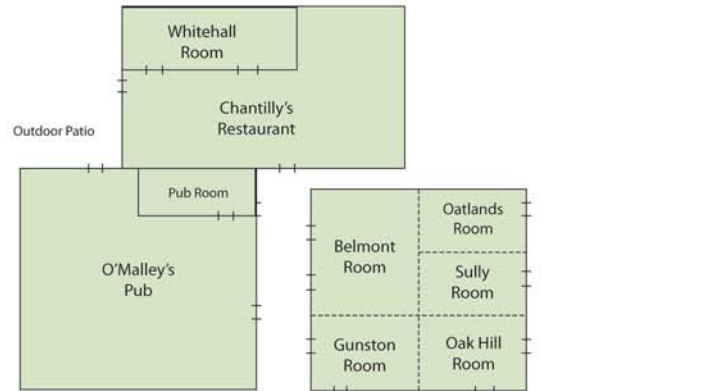

Lobby Level